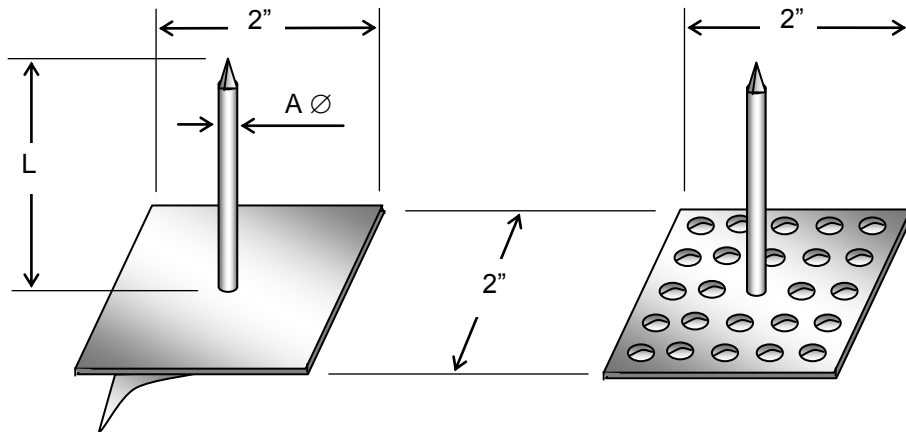

## SELF-STICK & PERFORATED BASE HANGERS

'A' PIN DIAMETER  
 12GA (0.105", 2.7MM)

PIN – MILD STEEL  
 (COPPERED)

BASE – MILD STEEL  
 (GALVANISED)

| 'L'<br>LENGTH | SELF-STICK  |                 | PERFORATED BASE |                 |
|---------------|-------------|-----------------|-----------------|-----------------|
|               | PART NUMBER | WEIGHT/M (lbs.) | PART NUMBER     | WEIGHT/M (lbs.) |
| 3/4           | 6401-1224   | 23              | 6501-1224       | 19              |
| 1.0           | 6401-1232   | 23              | 6501-1232       | 19              |
| 1.1/4         | 6401-1240   | 24              | 6501-1240       | 20              |
| 1.5/8         | 6401-1252   | 24              | 6501-1252       | 20              |
| 2.0           | 6401-1264   | 24              | 6501-1264       | 20              |
| 2.1/2         | 6401-1280   | 25              | 6501-1280       | 21              |
| 3.1/2         | 6401-12112  | 32              | 6501-12112      | 28              |
| 4.1/2         | 6401-12144  | 38              | 6501-12144      | 34              |
| 5.1/2         | 6401-12176  | 40              | 6501-12176      | 35              |
| 6.1/2         | 6401-12208  | 43              | 6501-12208      | 38              |
| 8.1/2         | *****       | *****           | 6501-12272      | 44              |
| 9.1/2         | *****       | *****           | 6501-12304      | 47              |
| 10.1/2        | *****       | *****           | 6501-12336      | 50              |
| 11.1/2        | *****       | *****           | 6501-12368      | 52              |
| 12.1/2        | *****       | *****           | 6501-12400      | 54              |

Stock Sizes

- Options:
- 1) Stainless Steel Pin/Base
  - 2) Annular Groove Pin on Perforated Base
  - 3) Threaded Stud on Perforated Base

Non-Stocked sizes are available by special order.