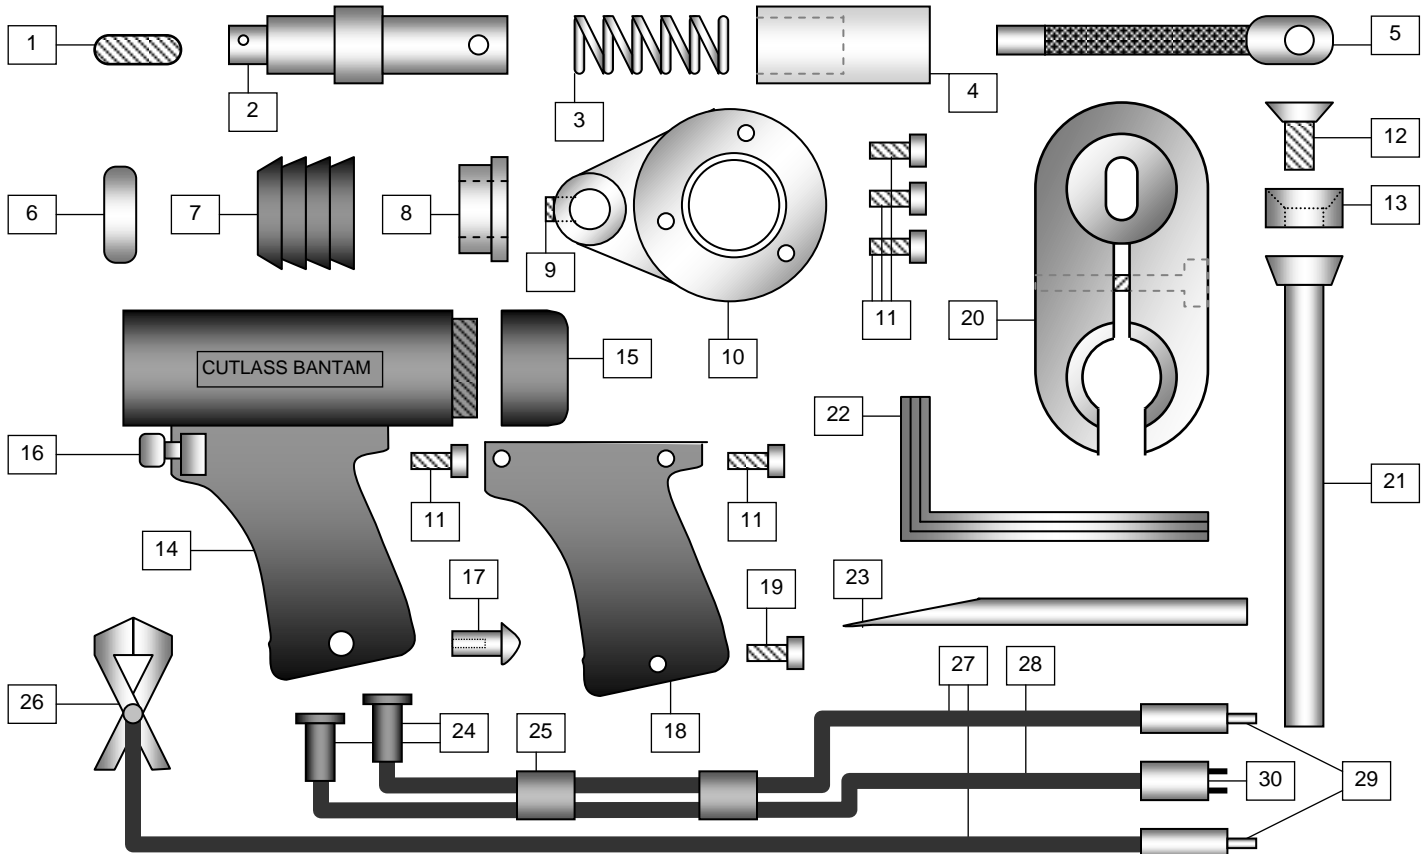

Cutlass Fasteners, Inc.

83 Vermont Ave., Unit 6, Warwick, RI 02888
 Tel: (401) 732-6333 Fax: (401) 732-6336
 cutlass-studwelding.com

Stud Welding...

- Fasteners
- Equipment
- Service

BANTAM C8 PINTO CD WELD GUN PARTS LIST

BANTAM C8 GUN PARTS

ITEM	DESCRIPTION	PART NO.
1	SPINDLE SCREW	016-405P
2	SPINDLE - PINTO	602-1905
3	HEAVY SPRING (SILVER)	001-800
4	REAR BEARING	022-357
5	INTERNAL WELD CABLE	602-056
6	BELLOWS RETAINER	001-816
7	BELLOWS	003-499
8	FACEPLATE BUSH S/L	602-054
9	FACEPLATE SCREW	010-410
10	FACEPLATE S/L	602-053
11	10-24 X 1/2 SCREW	009-914
12	LEG SCREW	017-775
13	LEG WASHER	017-332
14	GUN BODY	016-383
15	BACK CAP	015-803
16	TRIGGER SWITCH	650-640

ITEM	DESCRIPTION	PART NO.
17	LOWER HANDLE NUT	002-906
18	GUN HANDLE	016-384
19	10-24 X 3/4 SCREW	000-916
20	FOOTPIECE S/L	023-252
21	7" LEG ASSEMBLY	000-355
22	5/32 HEX KEY	000-373
23	CHUCK DRIFT	000-374
24	CABLE SLEEVE	001-181
25	1" RUBBER SLEEVE	600-627
26	GROUND CLAMP	650-625S
27	#4 WELD CABLE	600-768
28	CONTROL CABLE	600-717
29	WELD PLUG C/M	000-573
30	CONTROL PLUG C/M	000-594P
3A	EX. HEAVY SPRING	001-801